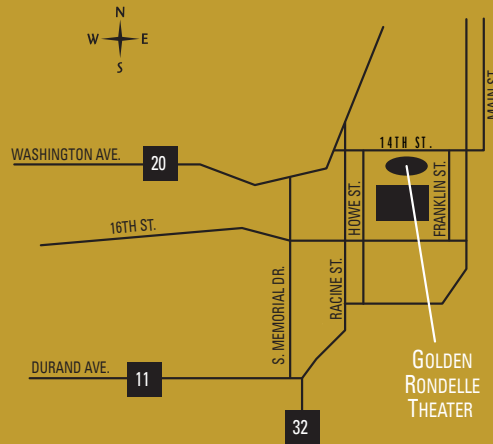

Downtown Racine Corporation
425 Main Street
Racine, Wisconsin 53403

262-634-6002

www.racinedowntown.com

THE GOLDEN RONDELLE THEATER

1525 Howe Street • Racine, WI 53403
(262) 260-2154

DIRECTIONS

The SC Johnson Golden Rondelle Theater is located on the corner of 14th and Franklin Streets on Racine's south side. There is off-street parking directly east of the building.

FROM MILWAUKEE OR CHICAGO

Take I-94 to the Highway 20 exit. Drive East on Highway 20 (also called Washington Avenue). Approximately 8 miles from I-94, Highway 20 curves to the left. Do not follow the curve. Instead, continue driving East onto 14th Street. The Golden Rondelle is three blocks ahead.